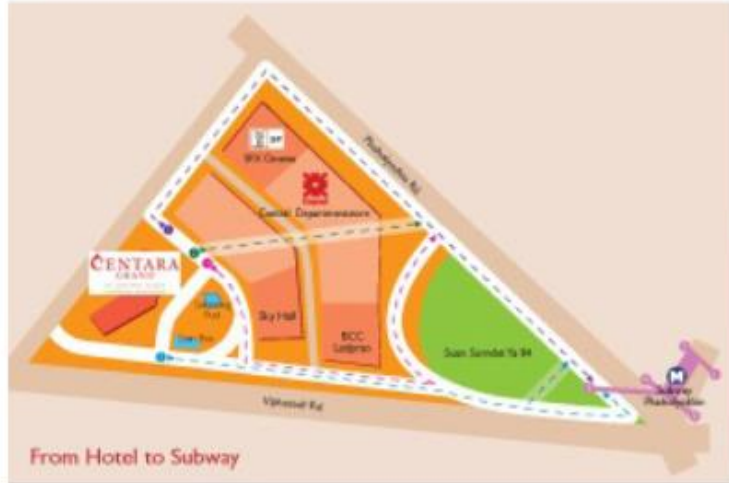

CENTARA GRAND

AT CENTRAL PLAZA LADPRAO BANGKOK

Business

Public Service

- 1 Phaholyothin Police Station
- 2 Subway Phaholyothin
- 3 Subway Ladprao
- 4 Skytrain Mochit
- 5 Bus Terminal

Office Building

- 6 Elephant Building
- 7 Min. Of Public Health
- 8 TOT / CAT Telecom
- 9 IT Mall
- 10 TG Head office

Bank

- 11 Sun Tower
- 12 BOI
- 13 PTT / PTTEP / ICAC
- 14 Government Zone
- 15 SCB Park Plaza

Medical

- 16 SCB
- 17 Bangkok Bank
- 18 Thai Military Bank
- 19 ATM & Banks
- 20 Vithayalai Hospital
- 21 Mayo Hospital
- 22 Phayathai Hospital
- 23 Paolo Memorial Hospital