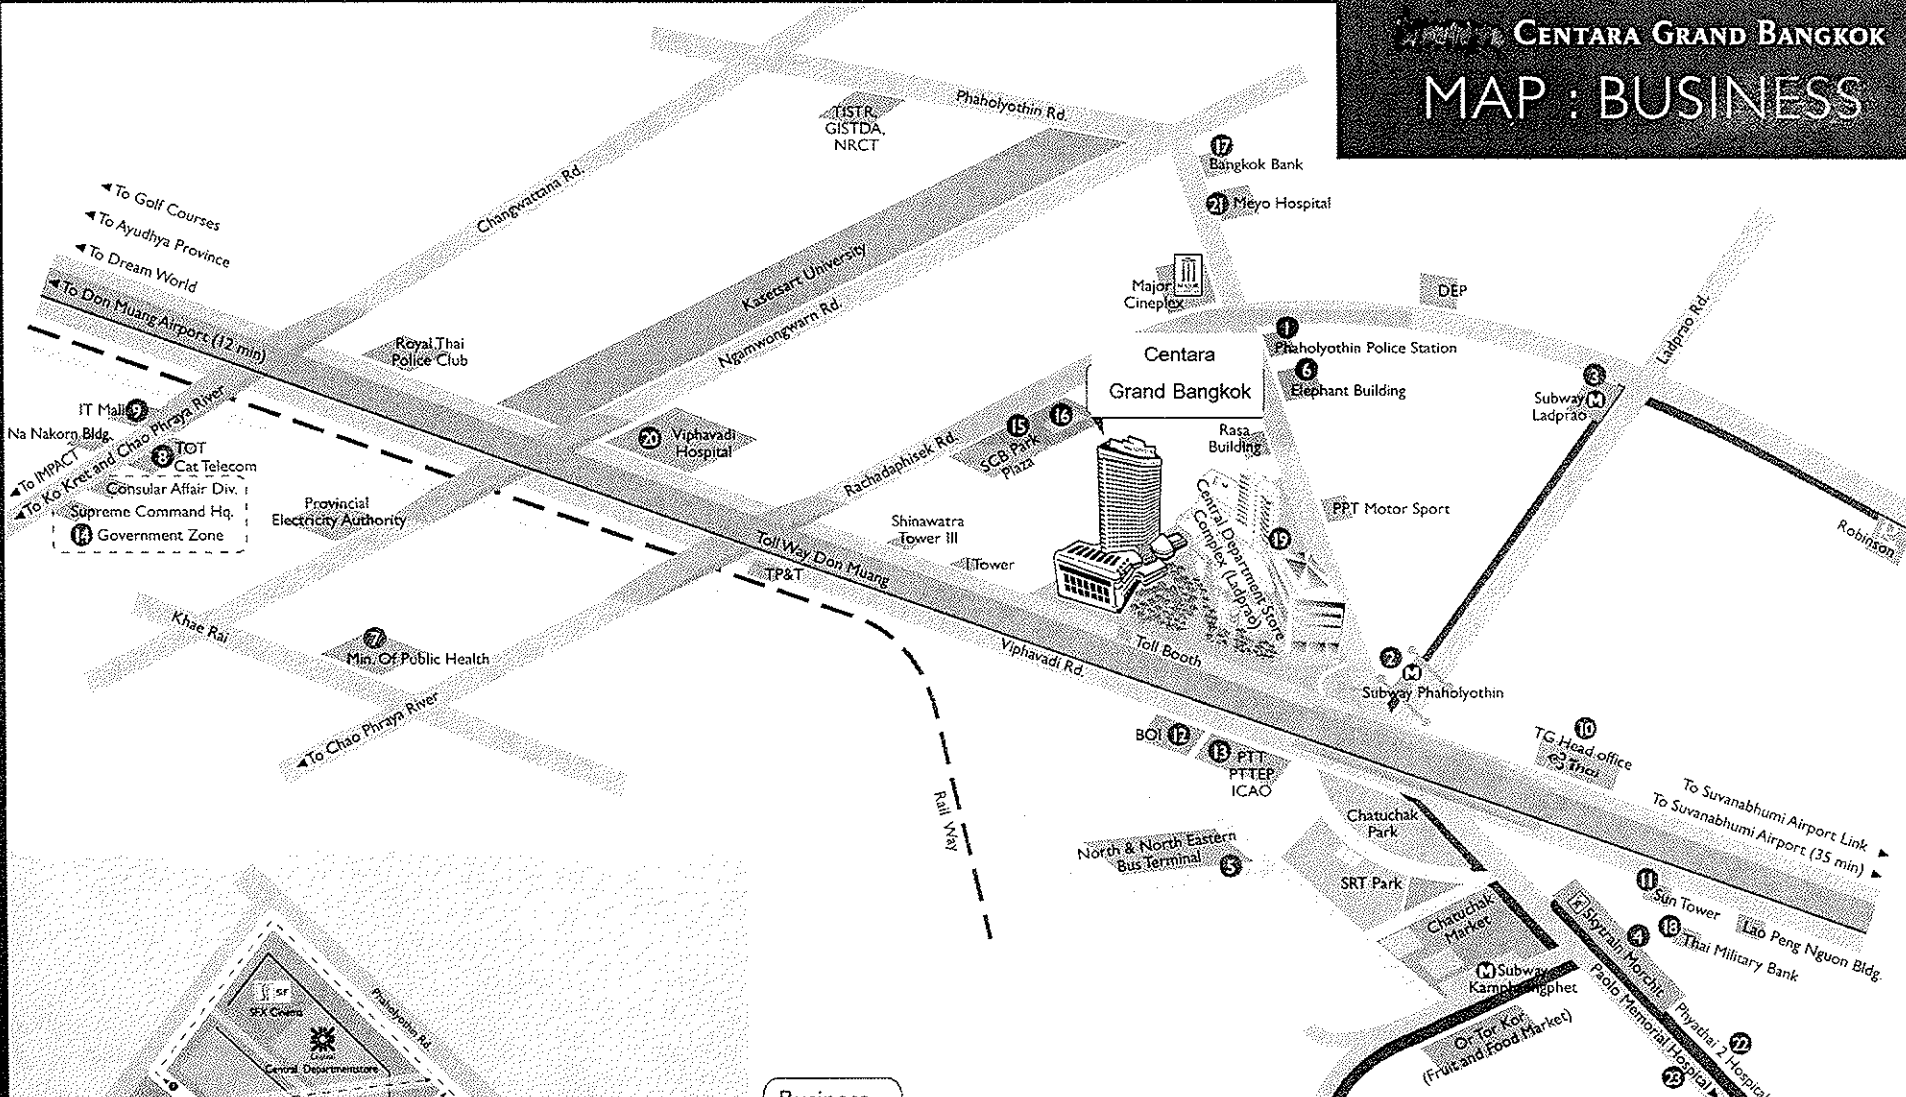

CENTARA GRAND BANGKOK

MAP : BUSINESS

Business			
Public Service	Office Building	Bank	Medical
1 Phaholyothin Police Station	3 Elephant Building	11 Sun Tower	20 Viphavadi Hospital
2 Subway Phaholyothin	7 Min. Of Public Health	12 BOI	21 Meyo Hospital
3 Subway Ladprao	8 TOT / CAT Telecom	13 PTT / PTTEP / ICAO	22 Phyathai Hospital
4 Skytrain Morchit	9 IT Mall	14 Government Zone	23 Paolo Memorial Hospital
5 Bus Terminal	10 TG Head office	15 SCB Park Plaza	
		16 SCB	
		17 Bangkok Bank	
		18 Thai Military Bank	
		19 ATM & Banks	

From Hotel to Subway